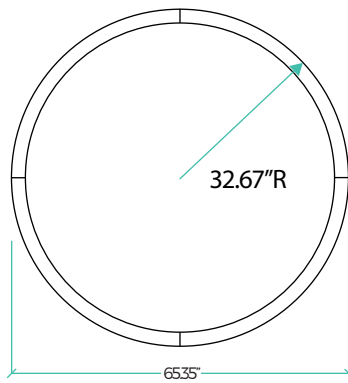

XTA | 2.5 Orbit Beam 33.85"
Run Length 106.37"

XTA | 2.5 Orbit Beam 65.35"
Run Length 205.31"

XTA | 2.5 Orbit Beam 96.85"
Run Length 304.25"

DATA TABLE

Optic Module LED Engine	Proformax	CRI	90+
		Lumen Maintenance	82,000 Hours
Warranty		7 years	
Dimensions		(Profile size 2.79" x 3.93) Orbit sizes - 33.85" x 33.85" / 65.35" x 65.35" / 96.85" x 96.85"	
Weight		XTA 2.5 Orbit Slot 33.85" 23.8lbs / XTA 2.5 Ellipse Slot 65.35" 46.2lbs / XTA 2.5 Orbit Slot 96.85" 67.9lbs	
IP Rating		IP20 (dry indoor application only)	
Compatible ceiling type		Suitable for (drywall) ceilings, metal pan, concrete, timber and T-bar grid ceilings	
Mounting		Wire suspensions, rod suspensions, surface mounting, ceiling mounting	