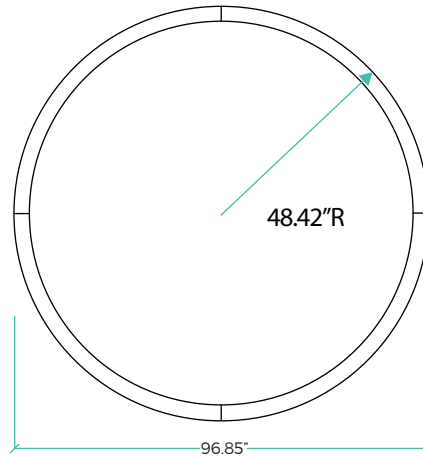

XTA | 2.5 Orbit Beam 33.85"
Run Length 106.37"

XTA | 2.5 Orbit Beam 65.35"
Run Length 205.31"

XTA | 2.5 Orbit Beam 96.85"
Run Length 304.25"

DATA TABLE

Optic Module LED Engine	Proformax	CRI	90+
		Lumen Maintenance	82,000 Hours
Warranty		7 years	
Dimensions		(Profile size 2.79" x 3.93) Orbit sizes - 33.85" x 33.85" / 65.35" x 65.35" / 96.85" x 96.85"	
Weight		XTA 2.5 Orbit Slot 33.85" 23.8lbs / XTA 2.5 Ellipse Slot 65.35" 46.2lbs / XTA 2.5 Orbit Slot 96.85" 67.9lbs	
IP Rating		IP20 (dry indoor application only)	
Compatible ceiling type		Suitable for (drywall) ceilings, metal pan, concrete, timber and T-bar grid ceilings	
Mounting		Wire suspensions, rod suspensions, surface mounting, ceiling mounting	

To create fully customisable variations of these profiles go to -

<https://xerolighting.com/products/xta-2-5-loop-slot/>

XTA | 2.5 Orbit Slot
specification sheet