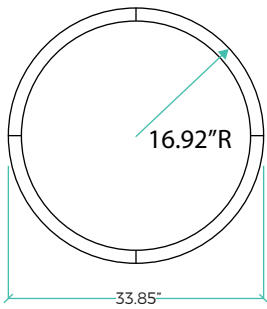

XTA | 2.5 Orbit Beam 33.85"
Run Length 106.37"

XTA | 2.5 Orbit Beam 65.35"
Run Length 205.31"

XTA | 2.5 Orbit Beam 96.85"
Run Length 304.25"

DATA TABLE

Optic Module LED Engine	Proformax	CRI	90+
		Lumen Maintenance	82,000 Hours
Warranty		7 years	
Dimensions		(Profile size 2.79" x 3.93) Orbit sizes - 33.85" x 33.85" / 65.35" x 65.35" / 96.85" x 96.85"	
Weight		XTA 2.5 Orbit Slot 33.85" 23.8lbs / XTA 2.5 Ellipse Slot 65.35" 46.2lbs / XTA 2.5 Orbit Slot 96.85" 67.9lbs	
IP Rating		IP20 (dry indoor application only)	
Compatible ceiling type		Suitable for (drywall) ceilings, metal pan, concrete, timber and T-bar grid ceilings	
Mounting		Wire suspensions, rod suspensions, surface mounting, ceiling mounting	