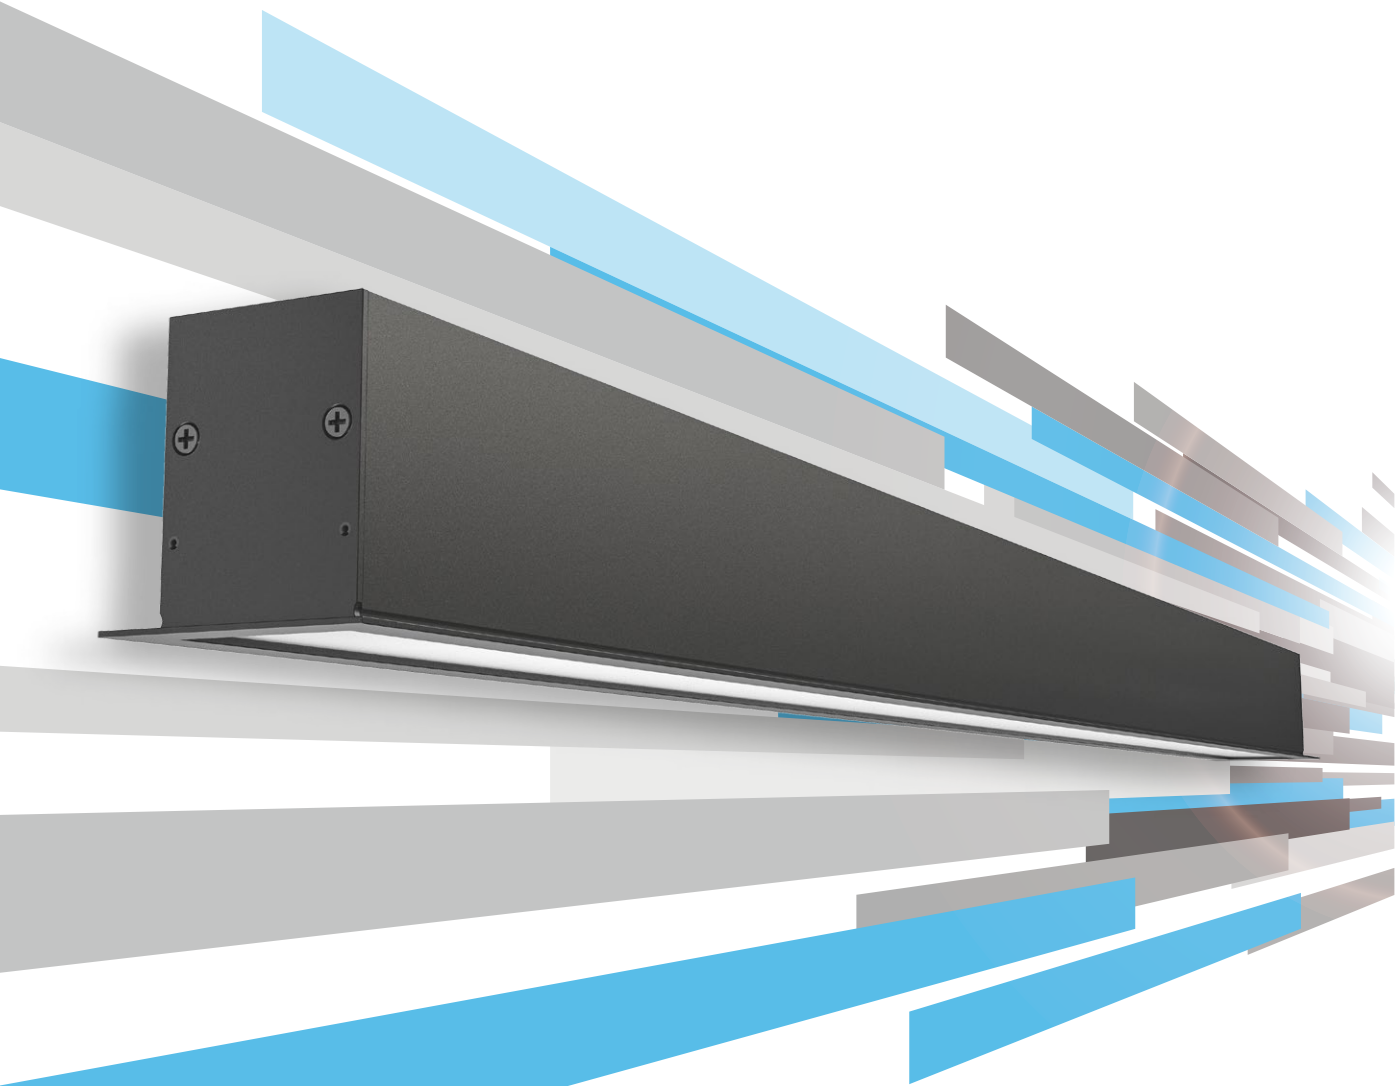

XTS | 2.0 Recessed

metric | 55mm Wide (inc flanges 73mm)
x 75mm High

imperial | 2.165" Wide (inc flanges 2.874")
x 2.925" High

Xero Linear Lighting Systems
14 Voyager Circuit, Glendenning NSW Australia 2761

General Enquiries
P: +61 2 8599 9788
E: headoffice@xerolighting.com