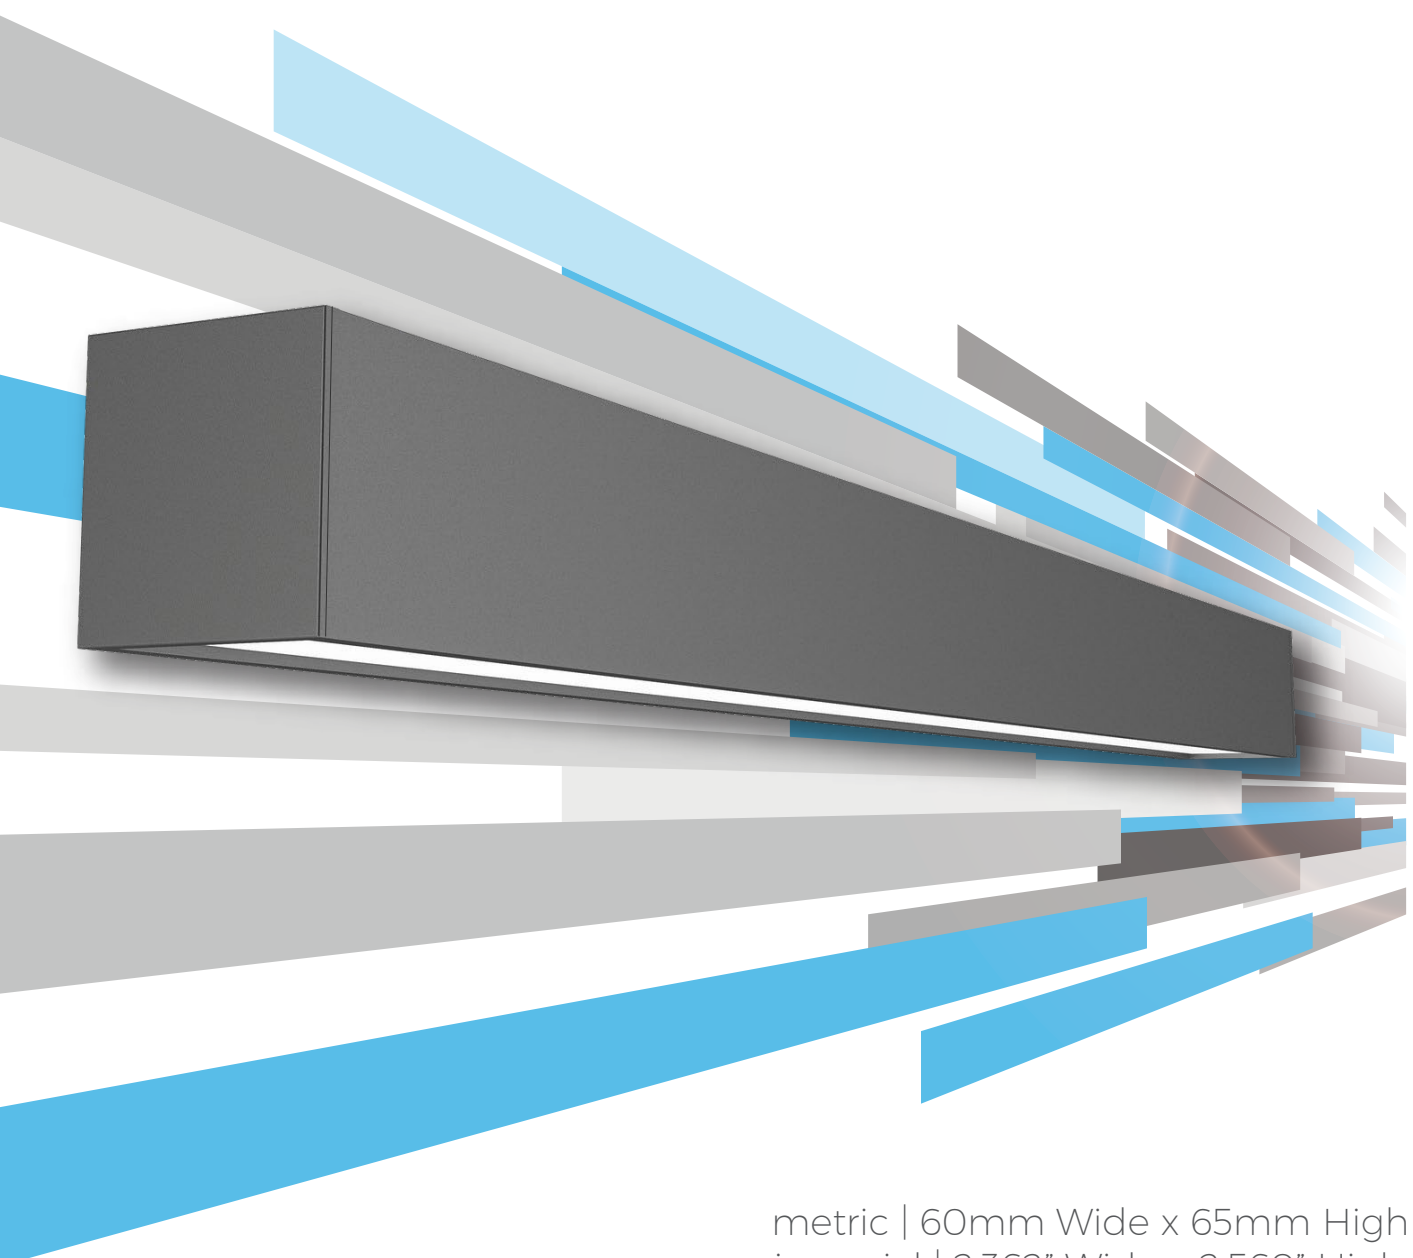

XTS | 2.0 Square

metric | 60mm Wide x 65mm High
imperial | 2.362" Wide x 2.560" High

*Illustration shows 'optional' screwless endplate

Xero Linear Lighting Systems
14 Voyager Circuit, Glendenning NSW Australia 2761

General Enquiries
P: +61 2 8599 9788
E: headoffice@xerolighting.com

XTS | 2.0 Square

DATA TABLE

LED Engine	4 Ft Length 120mm	Luminous Flux (Delivered Lumens)	LO 1900	HO 3500
	Proformax	CRI:	90+	
		Lumen Maintenance:	82,000 Hours (L80 B10 @ 35°)	
Warranty	Proformax	7 years		
Electrical	Power Consumption		Between 20 and 45w/m	
	Voltage input range		120 - 277V	
	Control methods		Dimming options for white light: 0-10V, DALI, DMX Optional RGB / Sunset Diming control DMX or DALI XI	
	Total harmonic distortion THD		9.8% max	
	Approvals		UL / CE / CCC / AS:NZS / EMC	
Physical	Dimensions		60 x 65mm	
	Weight per metre		3.0kg (6.6lbs) average weight	
	Housing		Aluminium Extrusion with anodised or powder-coated finish	
	End Plates		Screwed End Plates (Standard) / Screw-Less End Plates (Optional)	
	Downward diffuser		Frosted acrylic lens	
	Connections		Polarised electrical connection between sections	
	Compatible ceiling type		Suitable for drywall ceilings, metal pan, concrete, timber and T bar grid ceilings	
	Mounting		Field adjustable rollerball wire suspensions / rod suspensions / wall mounting / surface mount	
	Joiner options		Lit corner 90° / Cross 90° / Tee 90° / Straight 180° join	
	Operating temperatures		Proformax = -25°C to 35°C (-13°F to 95°F)	
	Environment		Dry indoor applications only	
	Minimum length adjustment		Proformax = 50mm	
	LED Board types		Proformax LED boards in 50 / 280mm / 560mm lengths Zhaga compatible	