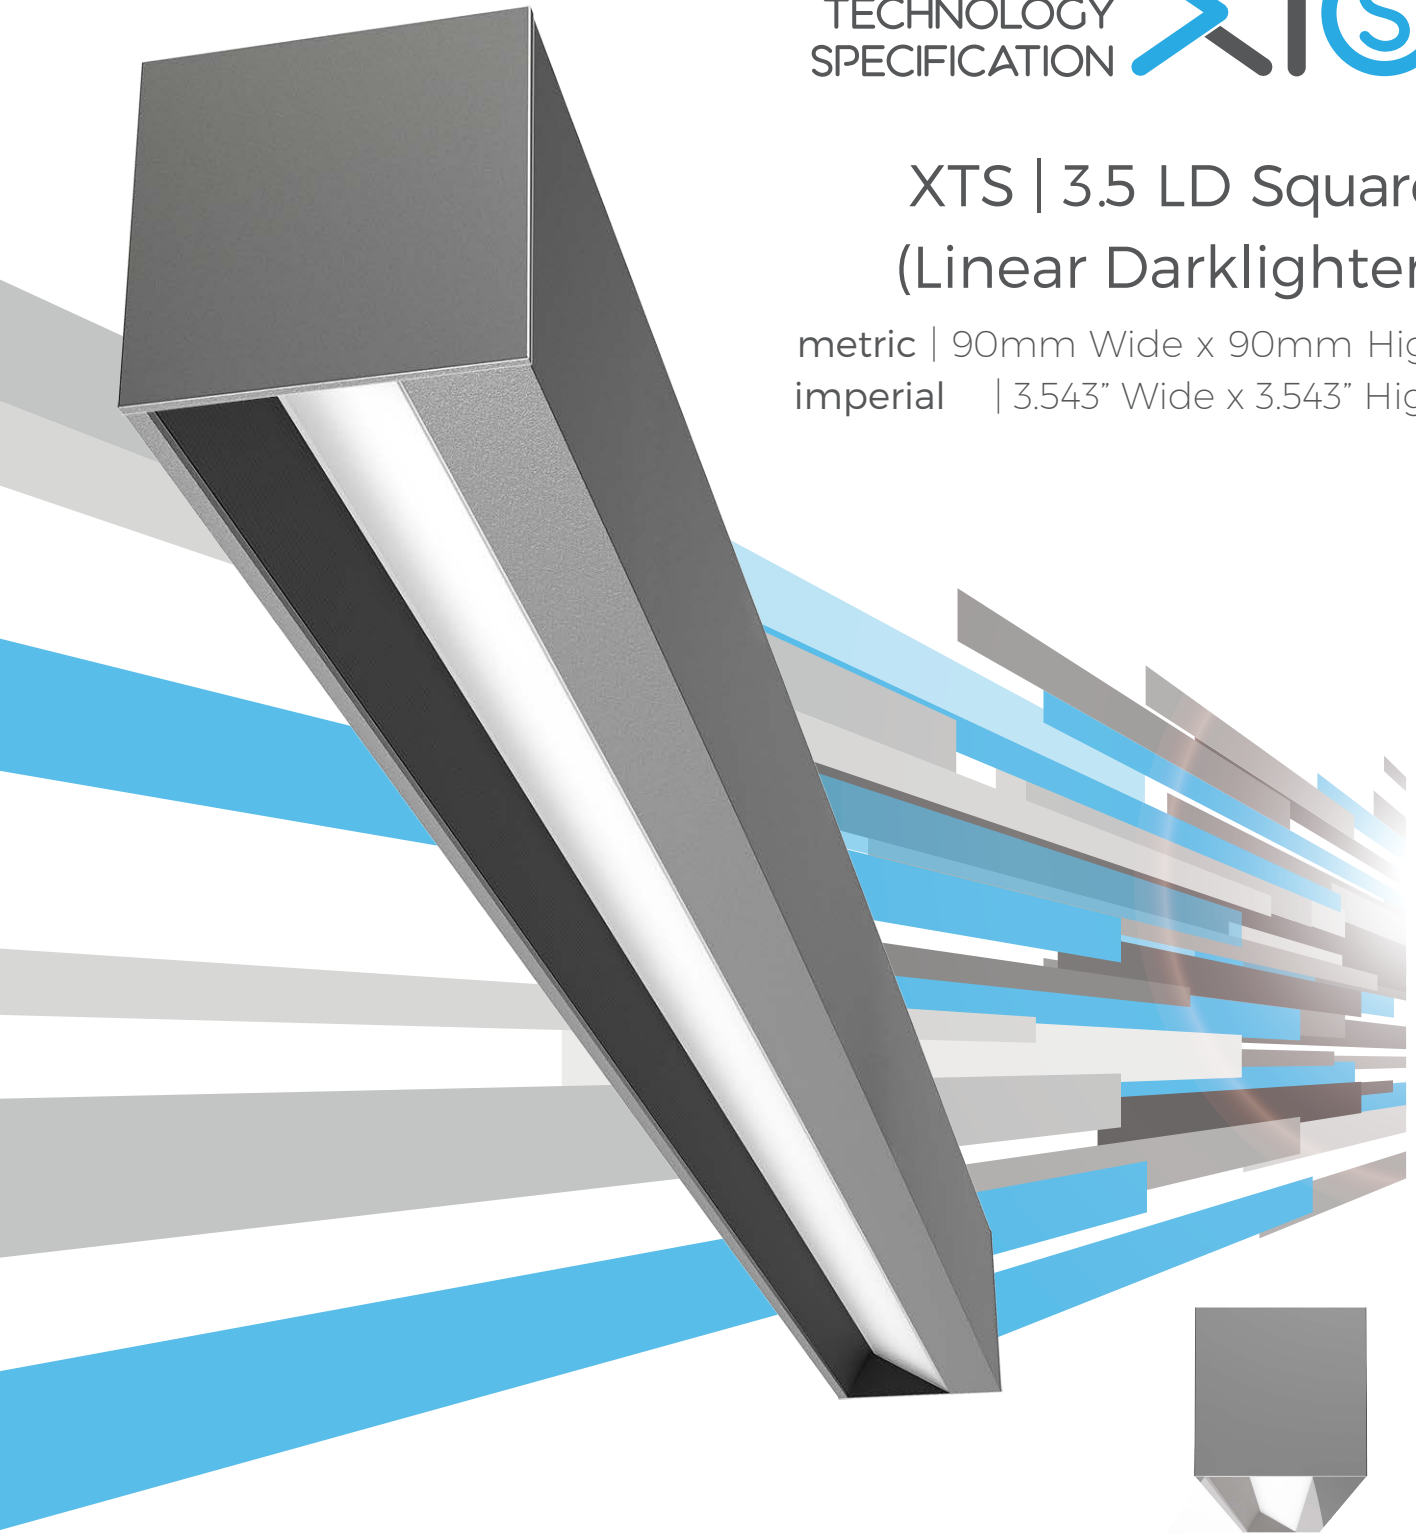

XTS | 3.5 LD Square (Linear Darklighter)

metric | 90mm Wide x 90mm High
imperial | 3.543" Wide x 3.543" High

*illustration shows 'optional' screw-less end plate

Xero Linear Lighting Systems
14 Voyager Circuit, Glendenning NSW Australia 2761

General Enquiries
P: +61 2 8599 9788
E: headoffice@xerolighting.com

XTS | 3.5 LD Square Linear Darklighter

Output	4ft Length 1120mm	Luminous Flux (Delivered Lumens)	LO 1900	HO 3500	
	CRI		90+		
	Lumen Maintenance		82,000 hours (L80 B10 @ 35°)		
Warranty			7 Years		
Electrical	Power Consumption		Between 20 and 45w/m		
	Voltage input range		120 – 277V		
	Control methods		Dimming options for white light: 0-10V, DALI, DMX Optional RGB / Sunset Dimming control DMX or DALI XI		
	Total harmonic distortion THD		9.8% max		
	Approvals		UL / CE / CCC / AS:NZS / EMC		
Physical	Dimensions		90mm x 90mm		
	Endplates		Screwed End Plates (Standard) / Screw-Less End Plates (Optional)		
	Weight per metre		3.21kg (7lbs) average weight		
	Housing		Aluminium Extrusion with anodised or powder-coated finish		
	Baffle		Low glare black baffle as standard – optional body coloured baffle		
	Downward diffuser		Frosted acrylic lens		
	Connections		Polarised electrical connection between sections		
	Compatible ceiling type		Suitable for drywall ceilings, metal pan, concrete, timber and T bar grid ceilings		
	Mounting		Field adjustable rollerball wire suspensions / rod suspensions / wall mounting / surface mount		
	Joiner options		Lit corner 90° / Cross 90° / Tee 90° / Straight 180° join		
	Operating temperatures		Proformax = -25°C to 35°C (-13°F to 95°F)		
	Environment		Dry indoor applications only		
	Minimum length adjustment		Proformax = 50mm		
	LED board types		Proformax LED boards in 50 / 280mm / 560mm lengths Zhaga compatible		