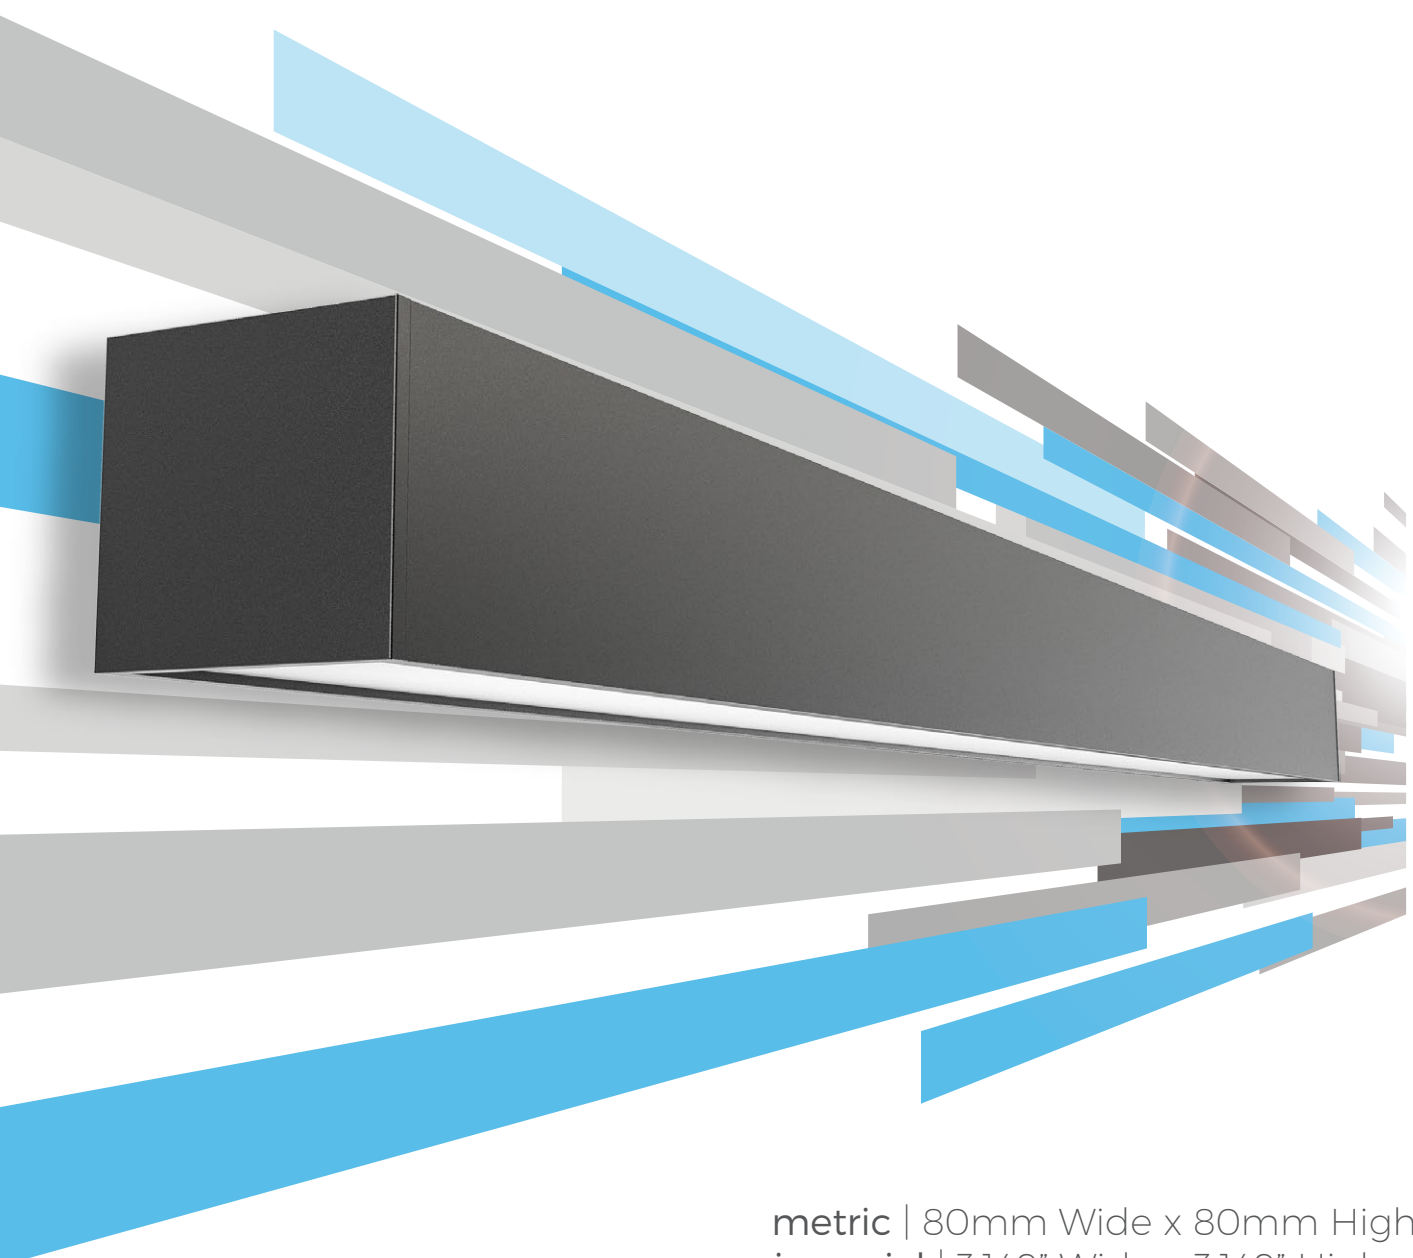

## XTS | 3.0 Square

metric | 80mm Wide x 80mm High  
imperial | 3.149" Wide x 3.149" High

\*Illustration shows 'optional' screw-less end plate

**Xero Linear Lighting Systems**  
14 Voyager Circuit, Glendenning NSW Australia 2761

### DATA TABLE

LED Engine	4 Ft Length 1120mm	Luminous Flux (Delivered Lumens)	LO 1900	HO 3500	
	Proformax	CRI:	90+		
		Lumen Maintenance:	82,000 Hours ( L80 B10 @ 35° )		
Warranty	Proformax	7 years			
Electrical	Power Consumption	Between 20 and 45w/m			
	Voltage input range	120 - 277V			
	Control methods	Dimming options for white light: 0-10V, DALI, DMX Optional RGB / Sunset Diming control DMX or DALI XI			
	Total harmonic distortion THD	9.8% max			
	Approvals	UL / CE / CCC / AS:NZS / EMC			
Physical	Dimensions	80 x 80mm			
	Weight per metre	3.21kg (7lbs) average weight			
	Housing	Aluminum Extrusion with anodised or powder-coated finish			
	End Plates	Screwed End Plates (Standard) / Screw-Less End Plates (Optional)			
	Downward diffuser	Frosted acrylic lens			
	Connections	Polarised electrical connection between sections			
	Compatible ceiling type	Suitable for drywall ceilings, metal pan, concrete, timber and T bar grid ceilings			
	Mounting	Field adjustable rollerball wire suspensions / rod suspensions / wall mounting / surface mount			
	Joiner options	Lit corner 90° / Cross 90° / Tee 90° / Straight 180° join			
	Operating temperatures	Proformax = -25°C to 35°C (-13°F to 95°F)			
	Environment	Dry indoor applications only			
	Minimum length adjustment	Proformax = 50mm			
	LED Board types	Proformax LED boards in 50 / 280mm / 560mm lengths Zhaga compatible			