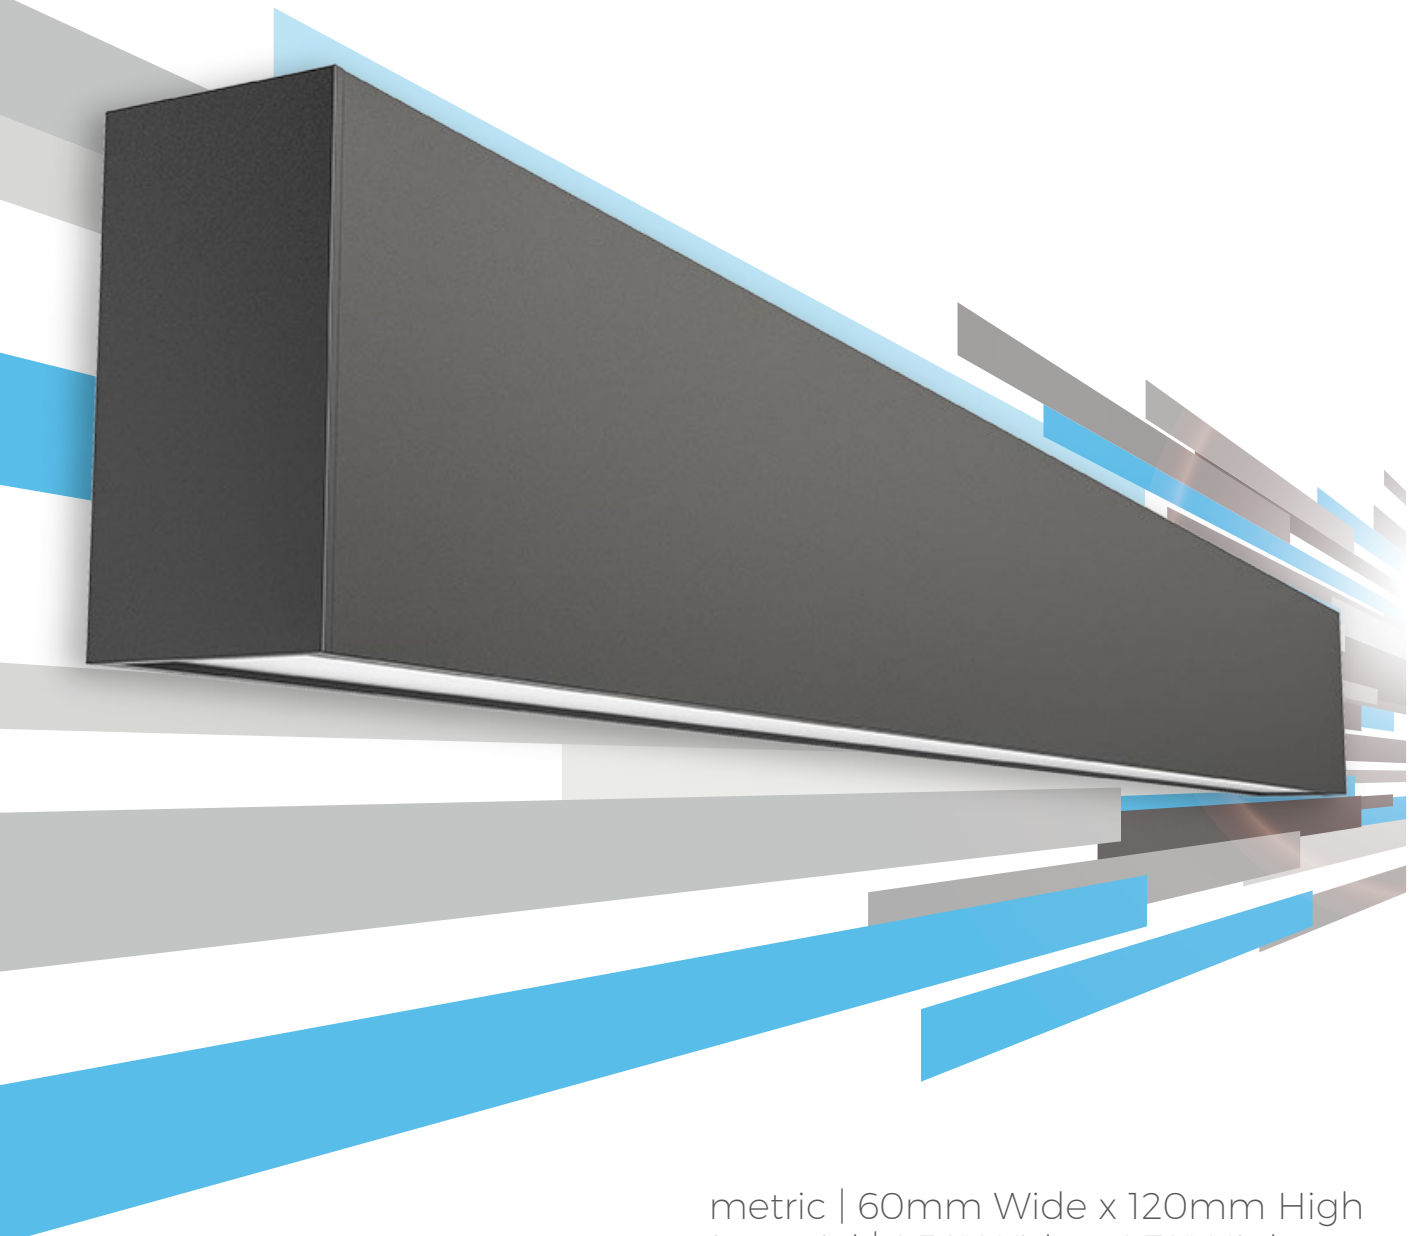

XTS | 2.0 Beam (Up / Down)

metric | 60mm Wide x 120mm High
imperial | 2.36" Wide x 4.72" High

*Illustration shows 'optional' screwless endplate

Xero Linear Lighting Systems
14 Voyager Circuit, Glendenning NSW Australia 2761

General Enquiries
P: +61 2 8599 9788
E: headoffice@xerolighting.com

XTS | 2.0 Beam

DATA TABLE

	4 Ft Length 1120mm	Luminous Flux (Delivered Lumens)	LO 1900	HO 3500
LED Engine	Proformax	CRI:	90+	
		Lumen Maintenance:	82,000 Hours (L80 B10 @ 35°)	
Warranty	Proformax		7 years	
Electrical	Power Consumption		Between 20 and 45w/m	
	Voltage input range		120 - 277V	
	Control methods		Dimming options for white light: 0-10V, DALI, DMX Optional RGB / Sunset Diming control DMX or DALI XI	
	Total harmonic distortion THD		9.8% max	
	Approvals		UL / CE / CCC / AS:NZS / EMC	
Physical	Dimensions		60 x 120mm	
	Weight per metre		3.6kg (7.93lbs) average weight	
	Housing		Aluminium Extrusion with anodised or powder-coated finish	
	End Plates		Screwed End Plates (Standard) / Screw-Less End Plates (Optional)	
	Connections		Polarised electrical connection between sections	
	Downward diffuser		Frosted acrylic lens	
	Upward diffuser		Frosted acrylic lens	
	Compatible ceiling type		Suitable for drywall ceilings, metal pan, concrete, timber and T bar grid ceilings	
	Mounting		Field adjustable rollerball wire suspensions / rod suspensions / wall mounting /	
	Joiner options		Lit corner 90° / Cross 90° / Tee 90° / Straight 180° join	
	Operating temperatures		Proformax = -25°C to 35°C (-13°F to 95°F)	
	Environment		Dry indoor applications only	
	Minimum length adjustment		Proformax = 50mm	
	LED Board types		Proformax LED boards in 50 / 280mm / 560mm lengths	

CUSTOM LENGTHS

CUSTOM LENGTHS
Custom lengths for Proformax are available in 1.967" [50mm] increments above the minimum pendant length of 23" [585mm]

XTS | 2.0 Beam

Bend Options

135°

cross 90°

Tee 90°

custom