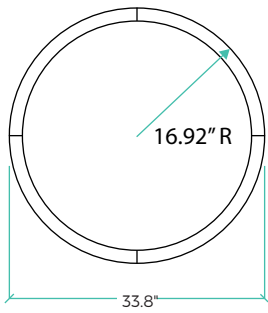

XTA | 2.0 Orbit Recessed  
33.8" Run Length 106.3"

XTA | 2.0 Orbit Recessed 65.3"  
Run Length 205.3"

XTA | 2.0 Orbit Recessed 96.8"  
Run Length 304.2"

### DATA TABLE

Optic Module LED Engine	Proformax	CRI	90+
		Lumen Maintenance	82,000 Hours
Warranty		7 years	
Dimensions		(Profile size 2.36" x 3.15") Orbit sizes - 33.8" x 33.8" / 65.3" x 65.3" / 96.8" x 96.8"	
Weight		XTA   2.0 Orbit Slot 33.8" (18.95lbs) / XTA   2.5 Ellipse Slot 65.3" (41.22lbs) / XTA   2.5 Orbit Slot 96.8" (142lbs)	
IP Rating		IP20 (dry indoor application only)	
Compatible ceiling type		Suitable for (drywall) ceilings, metal pan, concrete, timber and T-bar grid ceilings	
Mounting		Wire suspensions, rod suspensions, surface mounting, ceiling mounting	