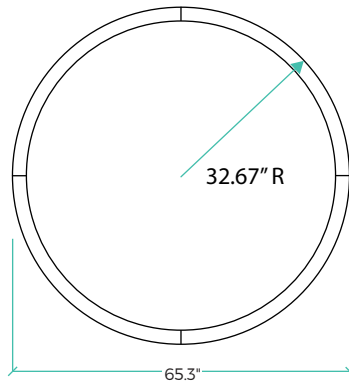

XTA | 2.0 Orbit Recessed  
33.8" Run Length 106.3"

XTA | 2.0 Orbit Recessed 65.3"  
Run Length 205.3"

XTA | 2.0 Orbit Recessed 96.8"  
Run Length 304.2"

### DATA TABLE

Optic Module LED Engine	Proformax	CRI	90+
		Lumen Maintenance	82,000 Hours
Warranty		7 years	
Dimensions		(Profile size 2.36" x 3.15") Orbit sizes - 33.8" x 33.8" / 65.3" x 65.3" / 96.8" x 96.8"	
Weight		XTA   2.0 Orbit Slot 33.8" (18.95lbs) / XTA   2.5 Ellipse Slot 65.3" (41.22lbs) / XTA   2.5 Orbit Slot 96.8" (142lbs)	
IP Rating		IP20 (dry indoor application only)	
Compatible ceiling type		Suitable for (drywall) ceilings, metal pan, concrete, timber and T-bar grid ceilings	
Mounting		Wire suspensions, rod suspensions, surface mounting, ceiling mounting	