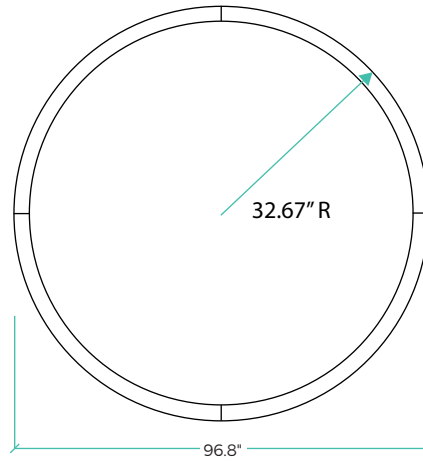

XTA | 2.0 Orbit Recessed  
33.8" Run Length 106.3"

XTA | 2.0 Orbit Recessed 65.3"  
Run Length 205.3"

XTA | 2.0 Orbit Recessed 96.8"  
Run Length 304.2"

### DATA TABLE

Optic Module LED Engine	Proformax	CRI	90+
		Lumen Maintenance	82,000 Hours
Warranty		7 years	
Dimensions		(Profile size 2.36" x 3.15") Orbit sizes - 33.8" x 33.8" / 65.3" x 65.3" / 96.8" x 96.8"	
Weight		XTA   2.0 Orbit Slot 33.8" (18.95lbs) / XTA   2.5 Ellipse Slot 65.3" (41.22lbs) / XTA   2.5 Orbit Slot 96.8" (142lbs)	
IP Rating		IP20 (dry indoor application only)	
Compatible ceiling type		Suitable for (drywall) ceilings, metal pan, concrete, timber and T-bar grid ceilings	
Mounting		Wire suspensions, rod suspensions, surface mounting, ceiling mounting	