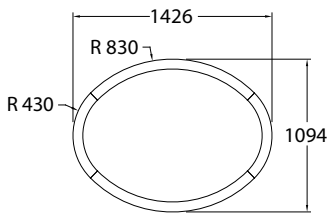

XTA | 2.5 Ellipse Recessed 1426

XTA | 2.5 Ellipse Recessed 1991

XTA | 2.5 Ellipse Recessed 2226

DATA TABLE

Optic Module LED Engine	Proformax	CRI	90+
		Lumen Maintenance	82,000 Hours
Warranty		7 years	
Dimensions		(Profile size 71mm x 100mm) Ellipse sizes - 1426 x 1094mm / 1991 x 1329mm / 2226 x 1894	
Weight		XTA 2.5 Ellipse Recessed 1426 (9.7kg (21.4lbs)) / XTA 2.5 Recessed Slot 1991 (12.8kg (28.2lbs)) / XTA 2.5 Ellipse Recessed 2226 (15.5kg (34.2lbs))	
IP Rating		IP20 (dry indoor application only)	
Compatible ceiling type		Suitable for gyprock (drywall) ceilings, metal pan, concrete, timber and T-bar grid ceilings	
Mounting		Wire suspensions, rod suspensions, surface mounting, ceiling mounting	

To create fully customisable variations of these profiles go to -

<https://xerolighting.com/products/xta-2-5-loop-slot/>

XTA | 2.5 Ellipse Recessed
specification sheet