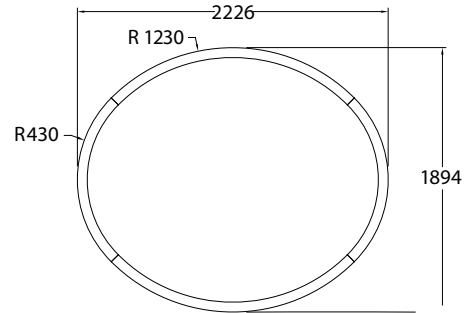

XTA | 2.5 Ellipse Recessed 1426

XTA | 2.5 Ellipse Recessed 1991

XTA | 2.5 Ellipse Recessed 2226

DATA TABLE

Optic Module LED Engine	Proformax	CRI	90+
		Lumen Maintenance	82,000 Hours
Warranty		7 years	
Dimensions		(Profile size 71mm x 100mm) Ellipse sizes - 1426 x 1094mm / 1991 x 1329mm / 2226 x 1894	
Weight		XTA 2.5 Ellipse Recessed 1426 (9.7kg (21.4lbs)) / XTA 2.5 Recessed Slot 1991 (12.8kg (28.2lbs)) / XTA 2.5 Ellipse Recessed 2226 (15.5kg (34.2lbs))	
IP Rating		IP20 (dry indoor application only)	
Compatible ceiling type		Suitable for gyprock (drywall) ceilings, metal pan, concrete, timber and T-bar grid ceilings	
Mounting		Wire suspensions, rod suspensions, surface mounting, ceiling mounting	

To create fully customisable variations of these profiles go to -

<https://xerolighting.com/products/xta-2-5-loop-slot/>

XTA | 2.5 Ellipse Recessed
specification sheet