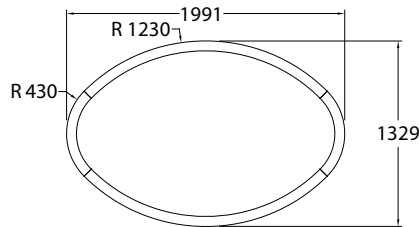

XTA | 2.5 Ellipse Recessed 1426

XTA | 2.5 Ellipse Recessed 1991

XTA | 2.5 Ellipse Recessed 2226

DATA TABLE

Optic Module LED Engine	Proformax	CRI	90+
		Lumen Maintenance	82,000 Hours
Warranty		7 years	
Dimensions		(Profile size 71mm x 100mm) Ellipse sizes - 1426 x 1094mm / 1991 x 1329mm / 2226 x 1894	
Weight		XTA 2.5 Ellipse Recessed 1426 (9.7kg (21.4lbs)) / XTA 2.5 Recessed Slot 1991 (12.8kg (28.2lbs)) / XTA 2.5 Ellipse Recessed 2226 (15.5kg (34.2lbs))	
IP Rating		IP20 (dry indoor application only)	
Compatible ceiling type		Suitable for gyprock (drywall) ceilings, metal pan, concrete, timber and T-bar grid ceilings	
Mounting		Wire suspensions, rod suspensions, surface mounting, ceiling mounting	

To create fully customisable variations of these profiles go to -

<https://xerolighting.com/products/xta-2-5-loop-slot/>

XTA | 2.5 Ellipse Recessed
specification sheet