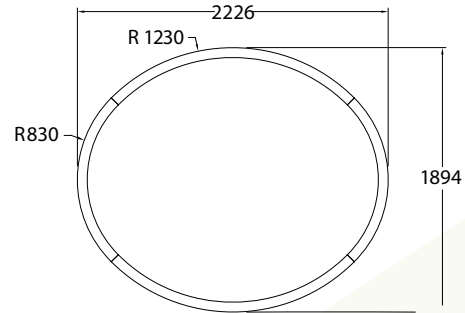

XTA | 2.0 Ellipse Recessed 1426  
Run Length 3.958m

XTA | 2.0 Ellipse Recessed 1991  
Run Length 5.215m

XTA | 2.0 Ellipse Recessed 2226  
Run Length 6.472m

### DATA TABLE

Optic Module LED Engine	Proformax	CRI	90+
		Lumen Maintenance	82,000 Hours
Warranty		7 years	
Dimensions		(Profile size 71mm x 100mm) Ellipse sizes - 1426 x 1094mm / 1991 x 1329mm / 2226 x 1894	
Weight		XTA   2.5 Ellipse Slot 1426 (11.8kg (26.01lbs)) / XTA   2.5 Ellipse Slot 1991 (16.5kg (36.40lbs)) / XTA   2.5 Ellipse Slot 2226 (18.5kg (47.8lbs))	
IP Rating		IP20 (dry indoor application only)	
Compatible ceiling type		Suitable for gyprock (drywall) ceilings, metal pan, concrete, timber and T-bar grid ceilings	
Mounting		Wire suspensions, rod suspensions, surface mounting, ceiling mounting	

To create fully customisable variations of these profiles go to -

<https://xerolighting.com/products/xta-2-5-loop-slot/>

XTA | 2.5 Ellipse Slot

specification sheet