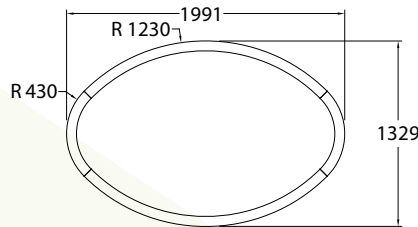

XTA | 2.0 Ellipse Recessed 1426  
Run Length 3.958m

XTA | 2.0 Ellipse Recessed 1991  
Run Length 5.215m

XTA | 2.0 Ellipse Recessed 2226  
Run Length 6.472m

### DATA TABLE

Optic Module LED Engine	Proformax	CRI	90+
		Lumen Maintenance	82,000 Hours
Warranty		7 years	
Dimensions		(Profile size 71mm x 100mm) Ellipse sizes - 1426 x 1094mm / 1991 x 1329mm / 2226 x 1894	
Weight		XTA   2.5 Ellipse Slot 1426 (11.8kg (26.01lbs)) / XTA   2.5 Ellipse Slot 1991 (16.5kg (36.40lbs)) / XTA   2.5 Ellipse Slot 2226 (18.5kg (47.8lbs))	
IP Rating		IP20 (dry indoor application only)	
Compatible ceiling type		Suitable for gyprock (drywall) ceilings, metal pan, concrete, timber and T-bar grid ceilings	
Mounting		Wire suspensions, rod suspensions, surface mounting, ceiling mounting	

To create fully customisable variations of these profiles go to -

<https://xerolighting.com/products/xta-2-5-loop-slot/>

XTA | 2.5 Ellipse Slot

specification sheet