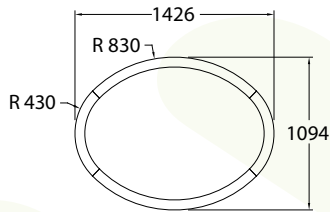

XTA | 2.0 Ellipse Recessed 1426  
Run Length 3.958m

XTA | 2.0 Ellipse Recessed 1991  
Run Length 5.215m

XTA | 2.0 Ellipse Recessed 2226  
Run Length 6.472m

### DATA TABLE

Optic Module LED Engine	Proformax	CRI	90+
		Lumen Maintenance	82,000 Hours
Warranty		7 years	
Dimensions		(Profile size 71mm x 100mm) Ellipse sizes - 1426 x 1094mm / 1991 x 1329mm / 2226 x 1894	
Weight		XTA   2.5 Ellipse Slot 1426 (11.8kg (26.01lbs)) / XTA   2.5 Ellipse Slot 1991 (16.5kg (36.40lbs)) / XTA   2.5 Ellipse Slot 2226 (18.5kg (47.8lbs))	
IP Rating		IP20 (dry indoor application only)	
Compatible ceiling type		Suitable for gyprock (drywall) ceilings, metal pan, concrete, timber and T-bar grid ceilings	
Mounting		Wire suspensions, rod suspensions, surface mounting, ceiling mounting	

To create fully customisable variations of these profiles go to -

<https://xerolighting.com/products/xta-2-5-loop-slot/>

XTA | 2.5 Ellipse Slot

specification sheet