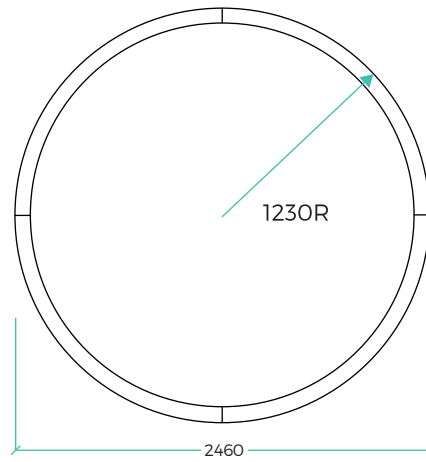

XTA | 2.5 Orbit Beam 860
Run Length 2.702m

XTA | 2.5 Orbit Beam 1660
Run Length 5.215m

XTA | 2.5 Orbit Beam 2460
Run Length 7.728m

DATA TABLE

Optic Module LED Engine	Proformax	CRI	90+
		Lumen Maintenance	82,000 Hours
Warranty		7 years	
Dimensions		Profile size 71mm (97mm with flange) x 100mm Beam sizes - 860 x 860mm / 1660 x 1660mm / 2460 x 2460mm	
Weight		XTA 2.5 Ellipse Recessed 1426 (13kg (28.6lbs)) / XTA 2.5 Recessed Slot 1991 (25kg (55lbs)) / XTA 2.5 Ellipse Recessed 2226 (37kg (81.5lbs))	
IP Rating		IP20 (dry indoor application only)	
Compatible ceiling type		Suitable for gyprock (drywall) ceilings, metal pan, concrete, timber and T-bar grid ceilings	
Mounting		Wire suspensions, rod suspensions, surface mounting, ceiling mounting	

To create fully customisable variations of these profiles go to -

<https://xerolighting.com/products/xta-2-5-loop-recessed/>

XTA | 2.5 Orbit Recessed
specification sheet