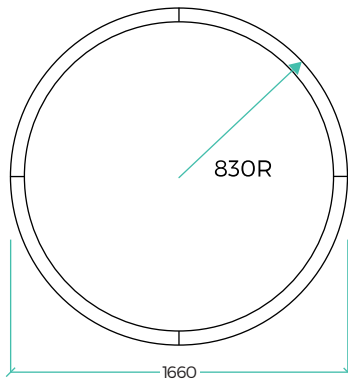

XTA | 2.5 Orbit Beam 860
Run Length 2.702m

XTA | 2.5 Orbit Beam 1660
Run Length 5.215m

XTA | 2.5 Orbit Beam 2460
Run Length 7.728m

DATA TABLE

Optic Module LED Engine	Proformax	CRI	90+
		Lumen Maintenance	82,000 Hours
Warranty		7 years	
Dimensions		Profile size 71mm (97mm with flange) x 100mm Beam sizes - 860 x 860mm / 1660 x 1660mm / 2460 x 2460mm	
Weight		XTA 2.5 Ellipse Recessed 1426 (13kg (28.6lbs)) / XTA 2.5 Recessed Slot 1991 (25kg (55lbs)) / XTA 2.5 Ellipse Recessed 2226 (37kg (81.5lbs))	
IP Rating		IP20 (dry indoor application only)	
Compatible ceiling type		Suitable for gyprock (drywall) ceilings, metal pan, concrete, timber and T-bar grid ceilings	
Mounting		Wire suspensions, rod suspensions, surface mounting, ceiling mounting	

To create fully customisable variations of these profiles go to -

<https://xerolighting.com/products/xta-2-5-loop-recessed/>

XTA | 2.5 Orbit Recessed
specification sheet