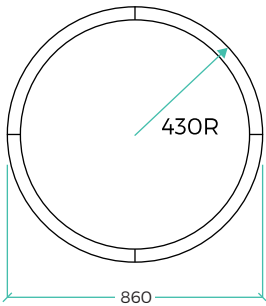

XTA | 2.5 Orbit Beam 860
Run Length 2.702m

XTA | 2.5 Orbit Beam 1660
Run Length 5.215m

XTA | 2.5 Orbit Beam 2460
Run Length 7.728m

DATA TABLE

Optic Module LED Engine	Proformax	CRI	90+
		Lumen Maintenance	82,000 Hours
Warranty		7 years	
Dimensions		Profile size 71mm (97mm with flange) x 100mm Beam sizes - 860 x 860mm / 1660 x 1660mm / 2460 x 2460mm	
Weight		XTA 2.5 Ellipse Recessed 1426 (13kg (28.6lbs)) / XTA 2.5 Recessed Slot 1991 (25kg (55lbs)) / XTA 2.5 Ellipse Recessed 2226 (37kg (81.5lbs))	
IP Rating		IP20 (dry indoor application only)	
Compatible ceiling type		Suitable for gyprock (drywall) ceilings, metal pan, concrete, timber and T-bar grid ceilings	
Mounting		Wire suspensions, rod suspensions, surface mounting, ceiling mounting	

To create fully customisable variations of these profiles go to -

<https://xerolighting.com/products/xta-2-5-loop-recessed/>

XTA | 2.5 Orbit Recessed
specification sheet