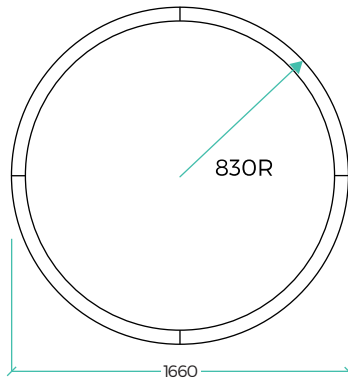

XTA | 2.5 Orbit Beam 860
Run Length 2.702m

XTA | 2.5 Orbit Beam 1660
Run Length 5.215m

XTA | 2.5 Orbit Beam 2460
Run Length 7.728m

DATA TABLE

| | | | |
|-------------------------|-----------|---|--------------|
| Optic Module LED Engine | Proformax | CRI | 90+ |
| | | Lumen Maintenance | 82,000 Hours |
| Warranty | | 7 years | |
| Dimensions | | (Profile size 71mm x 100mm) Orbit sizes - 860 x 860mm / 1660 x 1660mm / 2460 x 2460 | |
| Weight | | XTA 2.5 Orbit Slot 860 (10.8kg (23.8lbs)) / XTA 2.5 Ellipse Slot 1660 (21kg (46.2lbs)) / XTA 2.5 Orbit Slot 2460 (30.8kg (67.9lbs)) | |
| IP Rating | | IP20 (dry indoor application only) | |
| Compatible ceiling type | | Suitable for gyprock (drywall) ceilings, metal pan, concrete, timber and T-bar grid ceilings | |
| Mounting | | Wire suspensions, rod suspensions, surface mounting, ceiling mounting | |

To create fully customisable variations of these profiles go to -

<https://xerolighting.com/products/xta-2-5-loop-slot/>

XTA | 2.5 Orbit Slot
specification sheet