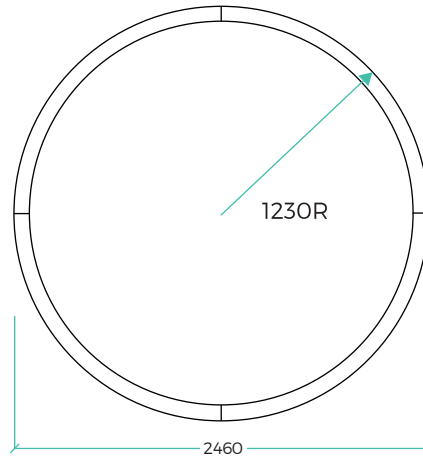

XTA | 2.5 Orbit Beam 860
Run Length 2.702m

XTA | 2.5 Orbit Beam 1660
Run Length 5.215m

XTA | 2.5 Orbit Beam 2460
Run Length 7.728m

DATA TABLE

| | | | |
|-------------------------|-----------|---|--------------|
| Optic Module LED Engine | Proformax | CRI | 90+ |
| | | Lumen Maintenance | 82,000 Hours |
| Warranty | | 7 years | |
| Dimensions | | (Profile size 71mm x 100mm) Orbit sizes - 860 x 860mm / 1660 x 1660mm / 2460 x 2460 | |
| Weight | | XTA 2.5 Orbit Slot 860 (10.8kg (23.8lbs)) / XTA 2.5 Ellipse Slot 1660 (21kg (46.2lbs)) / XTA 2.5 Orbit Slot 2460 (30.8kg (67.9lbs)) | |
| IP Rating | | IP20 (dry indoor application only) | |
| Compatible ceiling type | | Suitable for gyprock (drywall) ceilings, metal pan, concrete, timber and T-bar grid ceilings | |
| Mounting | | Wire suspensions, rod suspensions, surface mounting, ceiling mounting | |

To create fully customisable variations of these profiles go to -

<https://xerolighting.com/products/xta-2-5-loop-slot/>

XTA | 2.5 Orbit Slot
specification sheet