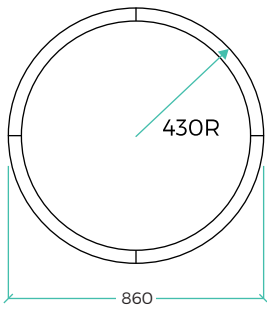

XTA | 2.5 Orbit Beam 860
Run Length 2.702m

XTA | 2.5 Orbit Beam 1660
Run Length 5.215m

XTA | 2.5 Orbit Beam 2460
Run Length 7.728m

DATA TABLE

| | | | |
|-------------------------|-----------|---|--------------|
| Optic Module LED Engine | Proformax | CRI | 90+ |
| | | Lumen Maintenance | 82,000 Hours |
| Warranty | | 7 years | |
| Dimensions | | (Profile size 71mm x 100mm) Orbit sizes - 860 x 860mm / 1660 x 1660mm / 2460 x 2460 | |
| Weight | | XTA 2.5 Orbit Slot 860 (10.8kg (23.8lbs)) / XTA 2.5 Ellipse Slot 1660 (21kg (46.2lbs)) / XTA 2.5 Orbit Slot 2460 (30.8kg (67.9lbs)) | |
| IP Rating | | IP20 (dry indoor application only) | |
| Compatible ceiling type | | Suitable for gyprock (drywall) ceilings, metal pan, concrete, timber and T-bar grid ceilings | |
| Mounting | | Wire suspensions, rod suspensions, surface mounting, ceiling mounting | |

To create fully customisable variations of these profiles go to -

<https://xerolighting.com/products/xta-2-5-loop-slot/>

XTA | 2.5 Orbit Slot
specification sheet