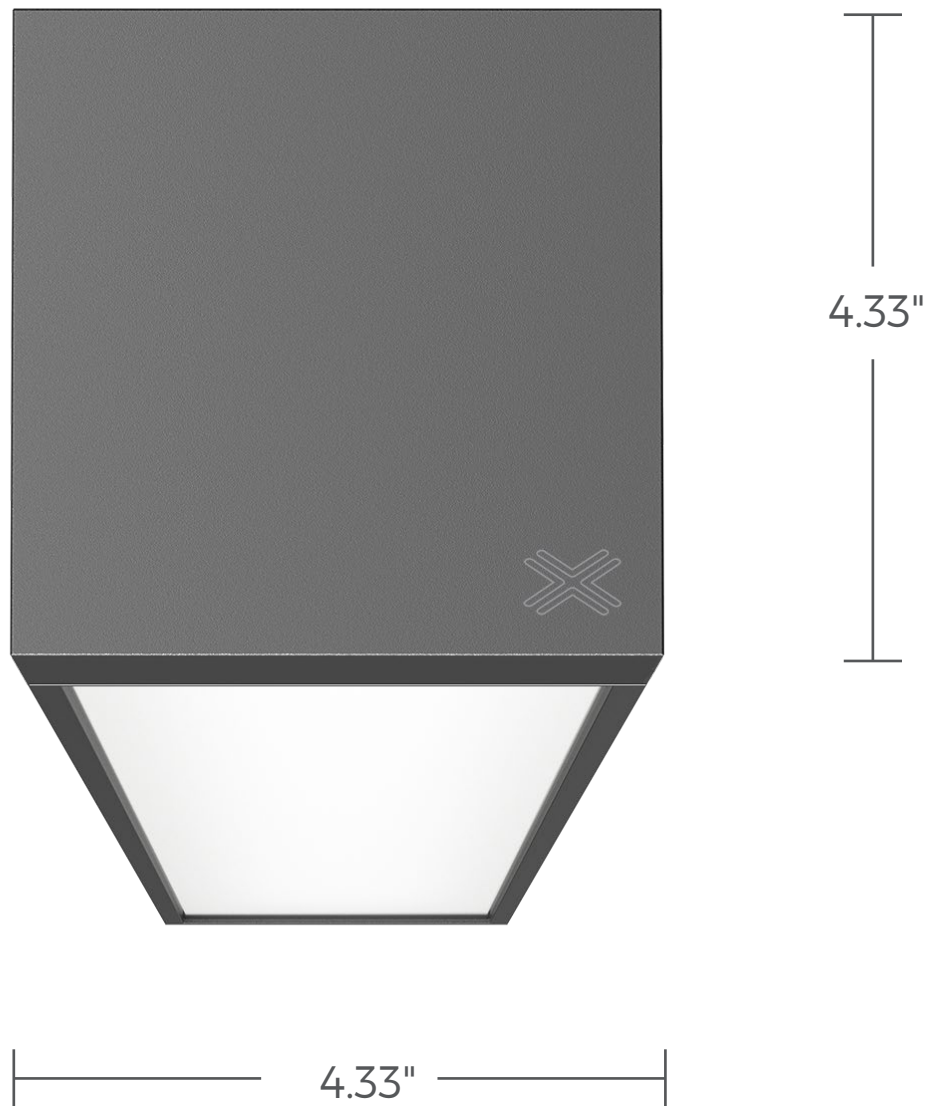

XERO
TECHNOLOGY
ADVANCED

XTA | 4.0 Square HO IP (High Output)

Semi outdoor only IP55

Size: 4.33" Wide x 4.33" High

Xero Linear Lighting Systems
General Enquiries
E: headoffice@xerolighting.com

XTA | 4.0 Square HO IP Dimensions

XTA | 4.0 Square HO IP55

DATA TABLE

Output	CRI	80+
Warranty	Proformax	7 years
Electrical	Voltage input range	120 – 277V
	Control methods	Dimming options for white light: 0-10V, DALI, DMX Optional RGB / Sunset Dimming control DMX or DALI XI
	Total harmonic distortion THD	9.8% max
	Approvals	UL / CE / CCC / AS:NZS / EMC
Physical	Dimensions	4.33" Wide x 4.33" High
	Weight	3.4l Lbs weight per feet
	Housing	Aluminium Extrusion with anodised or powder-coated finish Standard colours powder-coated: white/black/silver/ custom on request
	Diffuser	PlexiGlass
	Connections	Speed connect joining system with polarised electrical connection between sections
	Compatible ceiling type	Suitable for drywall ceilings, metal pan, concrete, timber and T bar grid ceilings
	Mounting	Surface Mounting / Custom Mounting / Rod Suspension / Wall Mounting
	Joiner options	Lit corner 90° / Cross 90° / Tee 90° / Straight 180° Join
	Operating temperatures	ProformaxS – (-13°F to 140°F)
	Environment	IP55 (Not in direct sunlight)
	Minimum length adjustment	5.51"
	LED Board types	ProformaxS boards in 5.51" / 11.02" / 22.0" lengths Zhaga compatible
	Optional Extras	Emergency packs

XTA | 4.0 Square HO IP55 Bend Options

135°

cross 90°

Tee 90°

custom

corner 90°

ceiling to wall

Optical Control