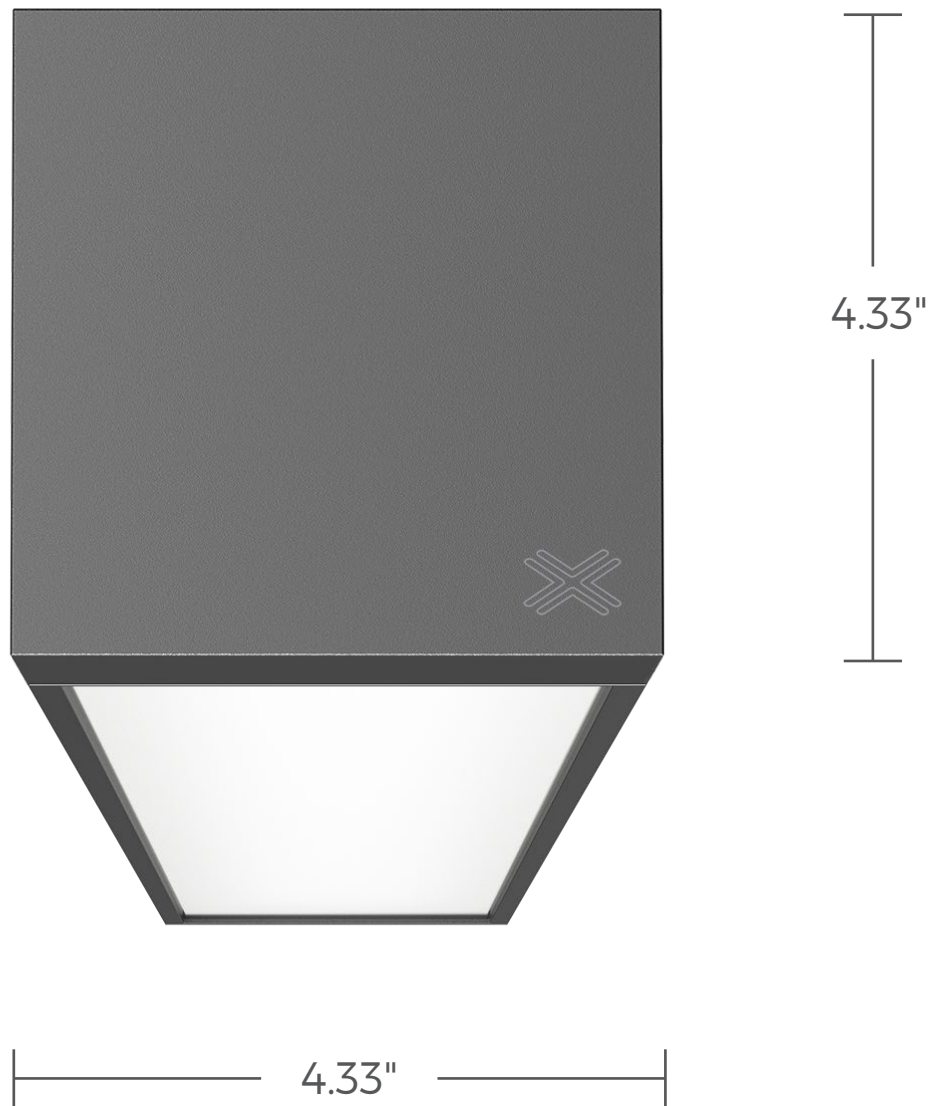

XTA | 4.0 Square IP

semi outdoor IP55

Size: 4.33" Wide x 4.33" High

Xero Linear Lighting Systems
General Enquiries
E: headoffice@xerolighting.com

XTA | 4.0 Square IP Dimensions

XTA | 4.0 Square IP55

DATA TABLE

Output	CRI	80+
Warranty	Proformax	7 years
Electrical	Voltage input range	120 – 277V
	Control methods	Dimming options for white light: 0-10V, DALI, DMX Optional RGB / Sunset Dimming control DMX or DALI XI
	Total harmonic distortion THD	9.8% max
	Approvals	UL / CE / CCC / AS:NZS / EMC
Physical	Dimensions	4.33" Wide x 4.33" High
	Weight	3.41 Lbs weight per feet
	Housing	Aluminium Extrusion with anodised or powder-coated finish Standard colours powder-coated: white/black/silver/ custom on request
	Diffuser	PlexiGlass
	Connections	Speed connect joining system with polarised electrical connection between sections
	Compatible ceiling type	Suitable for drywall ceilings, metal pan, concrete, timber and T bar grid ceilings
	Mounting	Surface Mounting / Custom Mounting / Rod Suspension / Wall Mounting
	Joiner options	Lit corner 90° / Cross 90° / Tee 90° / Straight 180° Join
	Operating temperatures	ProformaxS – (-13°F to 140°F)
	Environment	IP55 (Not in direct sunlight)
	Minimum length adjustment	5.51"
	LED Board types	ProformaxS boards in 5.51" / 11.02" / 22.0" lengths Zhaga compatible
	Optional Extras	Emergency packs

XTA | 4.0 Square IP55

Bend Options

135°

cross 90°

Tee 90°

custom

corner 90°

ceiling to wall