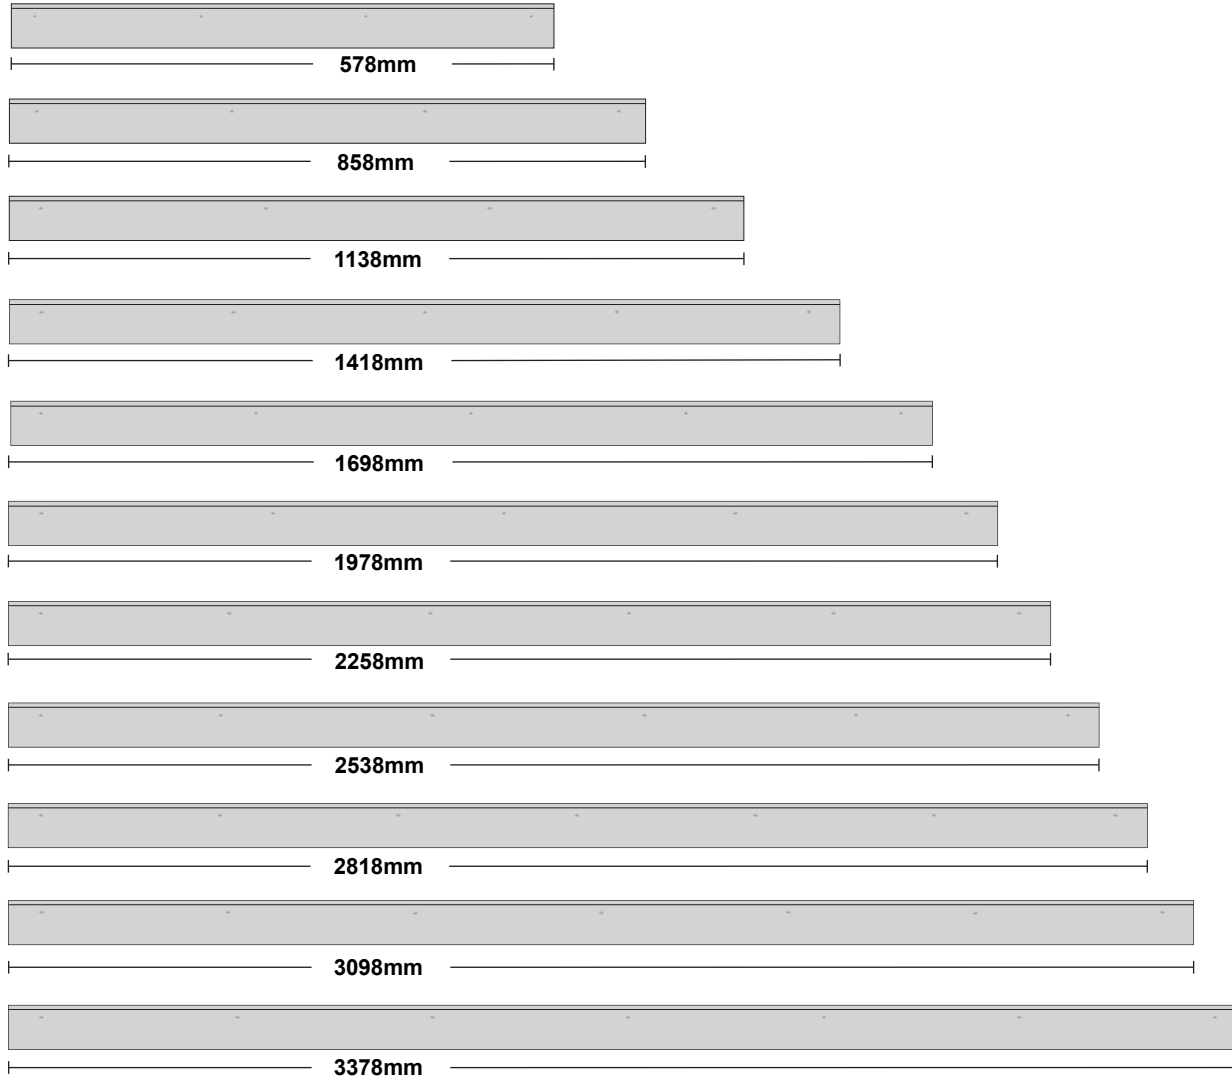

# XTI | 3.0 R Square IK10+ | IP66

metric 80mm Wide x 80mm High

imperial 3.149" Wide x 3.149" High

## DATA TABLE

Output	4ft Length 1120mm	Luminous Flux (Delivered Lumens)	LO 1900	HO 3500	
		CRI		90+	
	Lumen Maintenance		82,000 hours [L80 B10 @ 35°C]		
Warranty	Proformax		7 years		
Electrical	Power Consumption		Between 40 and 90w/m		
	Voltage input range		120 – 277V		
	Control methods		Dimming options for white light: 0-10V, DALI, DMX Optional RGB / Sunset Dimming control DMX or DALI XI		
	Total harmonic distortion THD		9.8% max		
	Approvals		UL / CE / CCC / AS:NZS / EMC		
Physical	Dimensions		80mm x 80mm		
	Weight per metre		4.4kg (9.70lbs) average weight		
	Housing		Aluminium Extrusion with anodised or powder-coated finish		
	Downward diffuser		Opaque polycarbonate diffuser / Clear polycarbonate diffuser / Parabolic louvre		
	Connections		Speed connect joining system with polarised electrical connection between sections		
	Compatible ceiling type		Suitable for drywall ceilings, metal pan, concrete, timber and T bar grid ceilings		
	Mounting		Field adjustable rollerball wire suspensions / rod suspensions / wall mounting / surface mount / custom Mounting		
	Joiner options		Single sections only		
	Operating temperatures		Proformax = -25°C to 35°C (-13°F to 95°F)		
	Environment and IK rating		IP66 (not in direct sunlight) (diffuser must not face upwards) IK10+		
	Minimum length adjustment		Proformax = 50mm		
	LED board types		Proformax LED boards in 50 / 280 / 560mm lengths Zhaga compatible		
	Vandal proof		Available with anti-vandal fasteners		
	Optional extras		Lanyards / Emergency packs / Camera / Environmental plugs / Thermal throttle / IOT connectivity		

# XTI-R AVAILABLE LENGTHS

DESCRIPTION	LENGTHS										
total luminaire length mm	578	858	1138	1418	1698	1978	2258	2538	2818	3098	3378
total luminaire length in inches	23	34	45	56	67	78	89	99	111	122	133
'560 board multiples	1	1.5	2.0	2.5	3.0	3.5	4.0	4.5	5.0	5.5	6.0