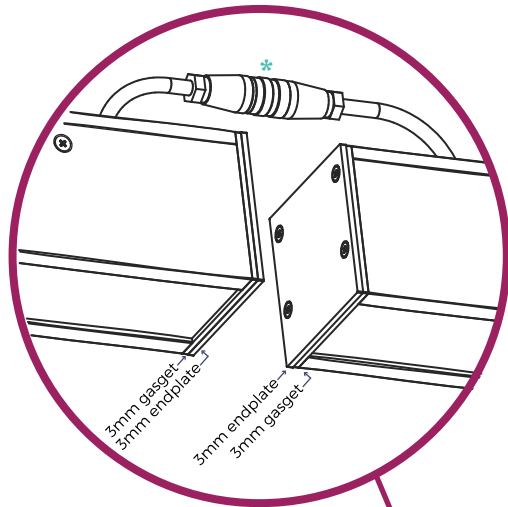

JOINING CONFIGURATION

Separated

*optional plug shown