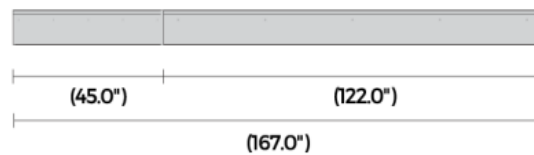

EXAMPLE OF A STANDARD LENGTH COMBINATION

CREATING LENGTHS WITH THE XTI SERIES

The XTI range IP66 | IK11 set lengths can be coupled together in any combination to achieve the desired length.
Note: Custom lengths are also available - Please consult your local office for information

CREATING LENGTHS WITH XTI Series IP66 IK11

The XTI series set lengths can be coupled together in any combination to achieve the desired length.
Note: custom lengths are also available - please consult your local Xero office for information

CUSTOM LENGTHS

Custom lengths are available in 0.98" increments