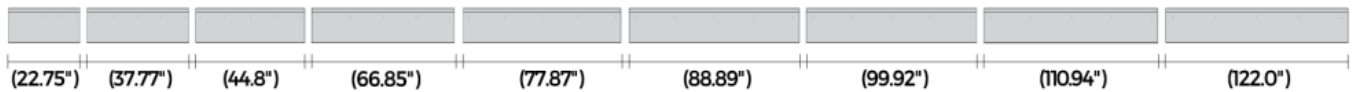

XTI-R | 2.0 R Recessed

IP66 | IK11

XTI AVAILABLE LENGTHS