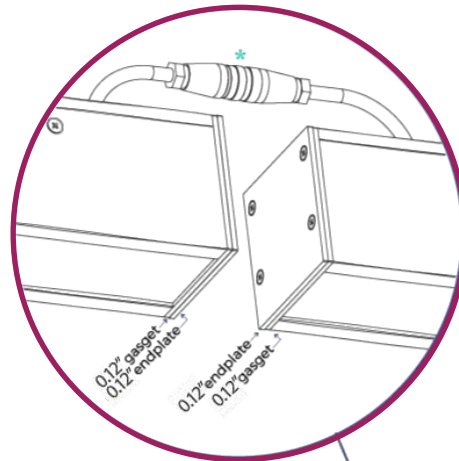

JOINING CONFIGURATION

Separated

*optional plug shown