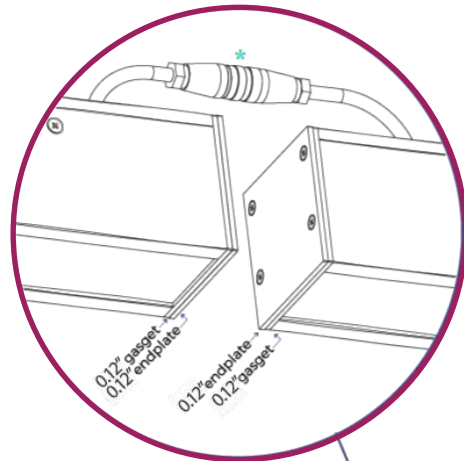

JOINING CONFIGURATION

Separated

*optional plug shown