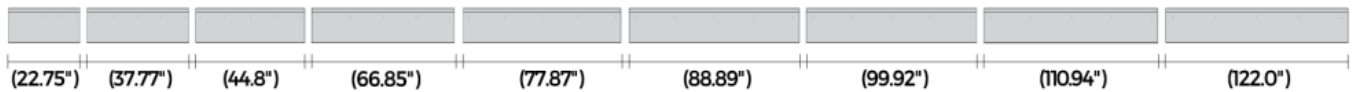

XTI-R | 3.0 R Recessed IP66 | IK11

XTI AVAILABLE LENGTHS