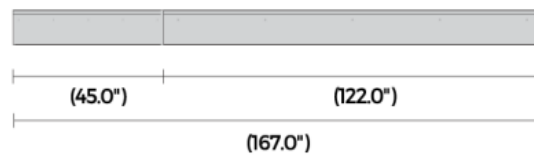

EXAMPLE OF A STANDARD LENGTH COMBINATION

CREATING LENGTHS WITH THE XTI SERIES

The XTI range IP66 | IK11 set lengths can be coupled together in any combination to achieve the desired length.
Note: Custom lengths are also available - Please consult your local office for information

CREATING LENGTHS WITH XTI Series IP66 IK11

The XTI series set lengths can be coupled together in any combination to achieve the desired length.
Note: custom lengths are also available – please consult your local Xero office for information

CUSTOM LENGTHS

Custom lengths are available in 0.98" increments