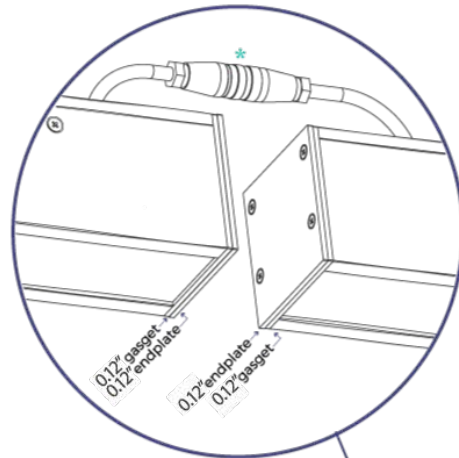

JOINING CONFIGURATION

Separated

*optional plug shown