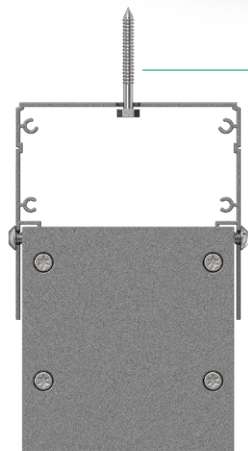

XTI | 3.0 CB Square Cable Base Dimensions

Fix fitting
to required
substrate

(Fasteners not supplied)

90° Join

Example combination -
(other combinations / configurations available)