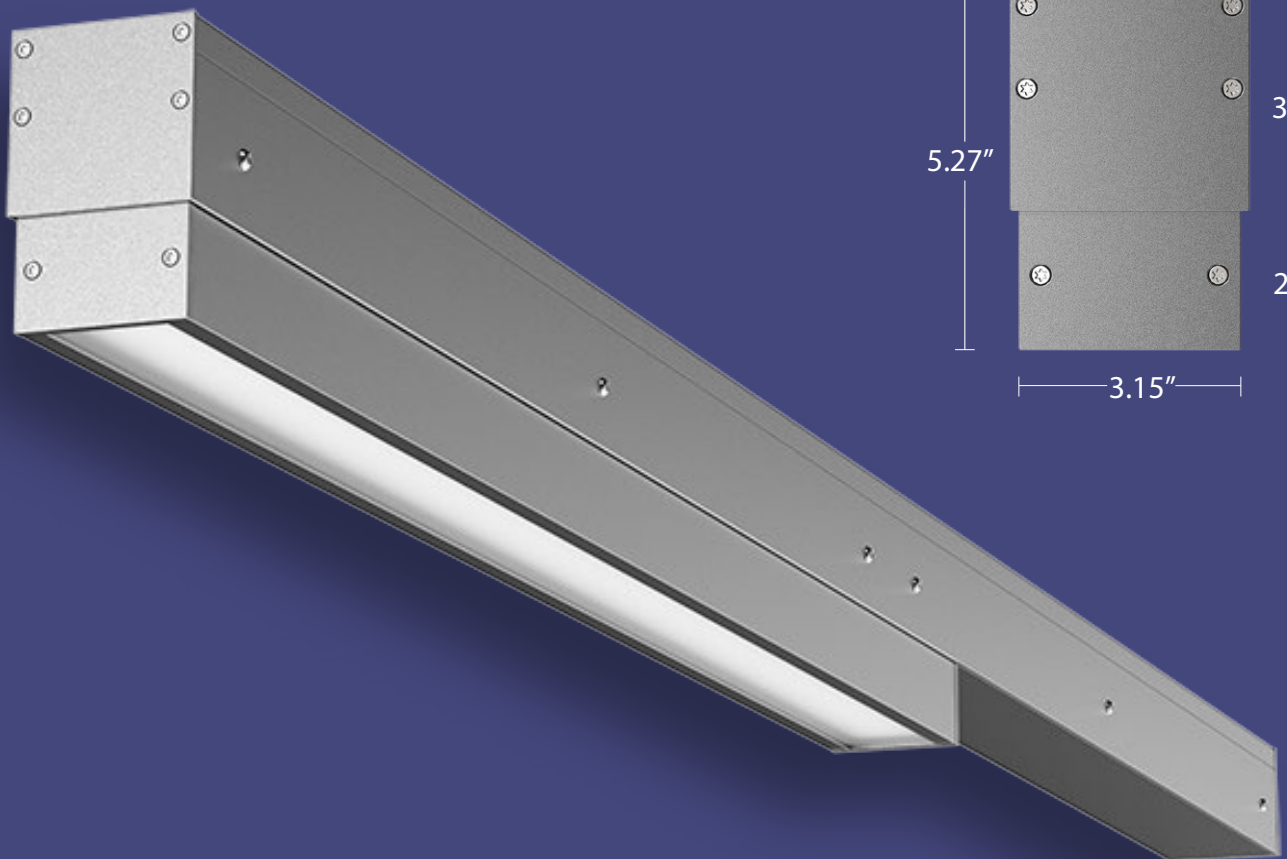

# XTI | 3.0 CB Square Cable Base

IK11 | IP66

Luminaire

Size

3.15" Wide x 2.00" High

Segregated  
Cable Base

Size

3.38" Wide x 3.26" High

## DATA TABLE

<b>Output</b>	CRI	80+
<b>Warranty</b>	ProformaxS	ProformaxS = 7 years
<b>Electrical</b>	Voltage input range	120 – 277V
	Control methods	Dimming options for white light: 0-10V, DALI, DMX Optional RGB / Sunset Diming control DMX or DALI XI
	Approvals	UL / CE / CCC / AS:NZS / EMC
<b>Physical</b>	Dimensions	Luminaire 3.15" W X 2.16" H   Segregated Cable Base 3.38" W X 8.26" H
	Weight	4.62 lbs average weight per foot = (Combined average weight of Luminaire & Segregated Cable Base)
	Housing	Aluminium Extrusion with anodised or powder-coated finish and Segregated 3 Channel cable base
	Diffuser	Opaque Polycarbonate Diffuser / Clear Polycarbonate Diffuser / Parabolic Louvre
	Connections	Optional IP Rated polarised electrical connection between sections
	Compatible ceiling type	Suitable for drywall ceilings, metal pan, concrete, timber and T bar grid ceilings
	Mounting	Surface Mounting / Custom Mounting / Rod Suspension / Wall Mounting
	Joiner options	(Non lit) 90° Butt bend / Tee Butt bend
	Operating temperatures	ProformaxS (-13°F to 140°F)
	Environment	Luminaire IP66 (Not in direct sunlight, diffuser must not face upwards). Segregated Cable Base IP20
	IK rating	IK11
	Minimum length adjustment	5.51"
	LED board types	ProformaxS boards and drivers in 3.93" / 11.02" / and 22.04" Zhaga compatible
	Vandal-proof	Available with anti-vandal fasteners
Optional extras	Lanyards / Emergency packs / Camera / Environmental Plugs / Thermal throttle / IOT connectivity / Anti-Graffiti / Self Cleaning Coating / Halogen Free Diffuser / Anti Bird Roosting	

## XTI | 3.0 CB Square Cable Base