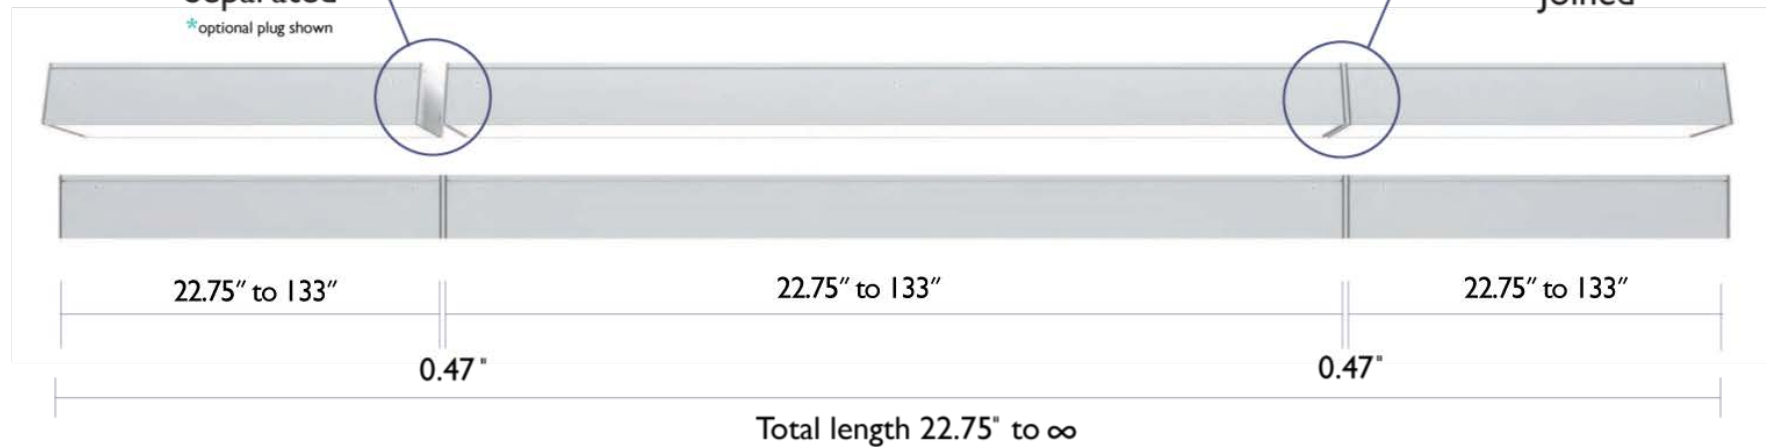

## JOINING CONFIGURATION

Separated

\*optional plug shown

Joined

Total length 22.75" to ∞