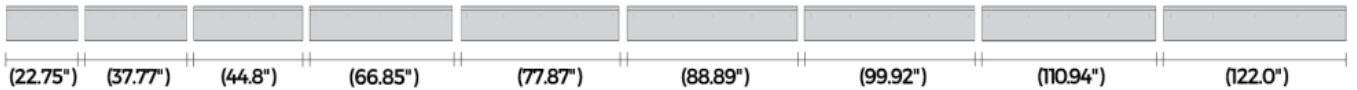

XTI | 3.0 CB Square Cable Base

XTI AVAILABLE LENGTHS