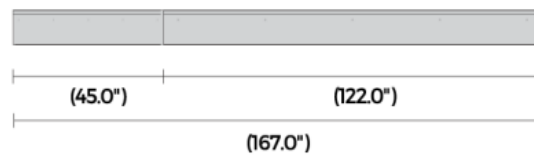

EXAMPLE OF A STANDARD LENGTH COMBINATION

CREATING LENGTHS WITH THE XTI SERIES

The XTI range IP66 | IK11 set lengths can be coupled together in any combination to achieve the desired length.
Note: Custom lengths are also available - Please consult your local office for information

CREATING LENGTHS WITH XTI | 3.0 Series IP66 IK11

The XTI | 3.0 IP66 IK11 set lengths can be coupled together in any combination to achieve the desired length.
Note: custom lengths are also available - please consult your local Xero office for information

The XTI | 3.0 IP66 IK11 set lengths can be coupled together in any combination to achieve the desired length.

CUSTOM LENGTHS

Custom lengths are available in 0.98" increments