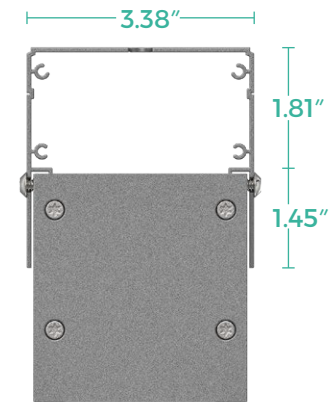

XTI | 3.0 CB Square Cable Base Dimensions

Fix fitting
to required
substrate

(Fasteners not supplied)

90° Join

Example combination -
(other combinations / configurations available)