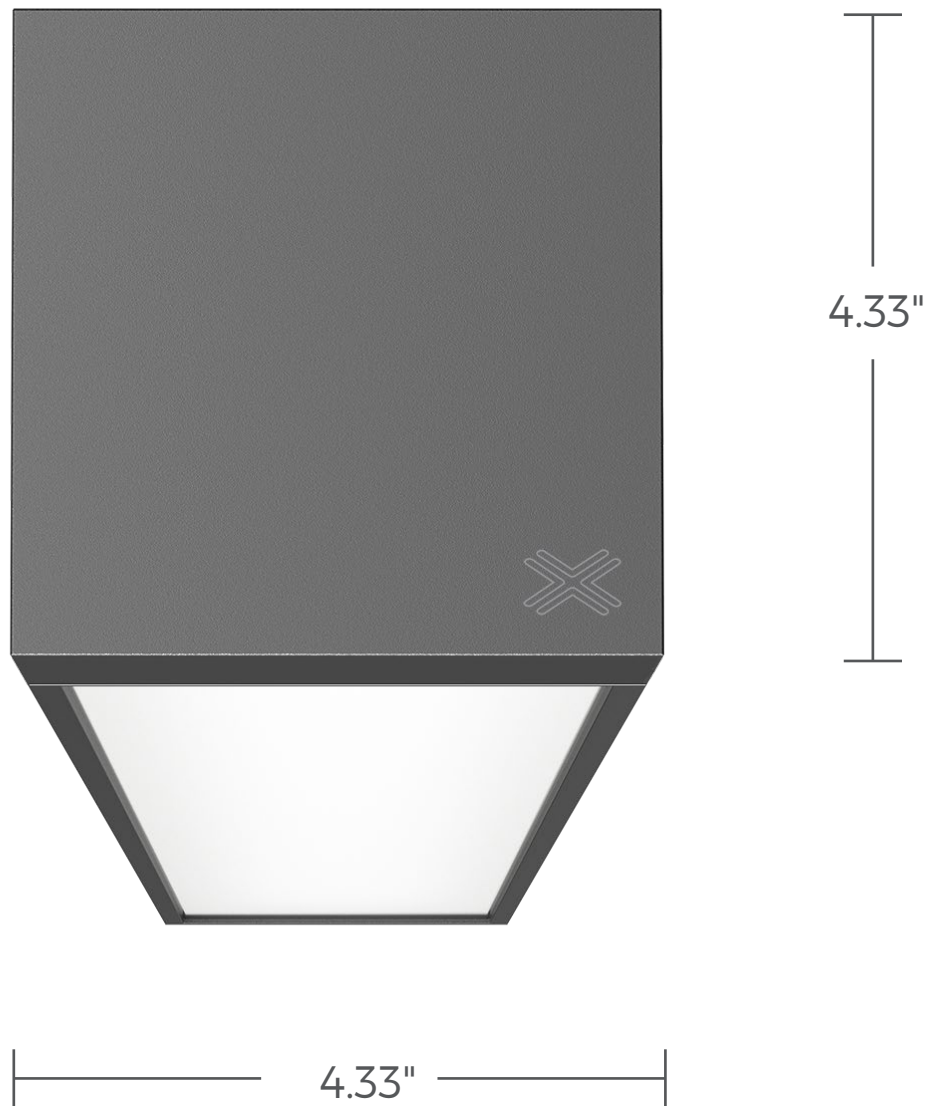

XERO
TECHNOLOGY
ADVANCED

XTA | 4.0 Square HO IP (High Output)

Semi outdoor only IP55

Size: 4.33" Wide x 4.33" High

Xero Linear Lighting Systems
General Enquiries
E: headoffice@xerolighting.com

XTA | 4.0 Square HO IP Dimensions

XTA | 4.0 Square HO IP55

DATA TABLE

Output	CRI	90+
Warranty	Proformax S	7 years
Electrical	Voltage input range	120 – 277V
	Control methods	Dimming options for white light: 0-10V
	Total harmonic distortion THD	<10% max
	Approvals	UL / CE / CCC / AS:NZS / EMC
Physical	Dimensions	4.33" Wide x 4.33" High
	Weight	3.41 Lbs average weight per foot
	Housing	Aluminium Extrusion with anodised or powder-coated finish Standard colours powder-coated: white/black/silver/ custom on request
	Diffuser	PlexiGlass
	Connections	Speed connect joining system with polarised electrical connection between sections
	Compatible ceiling type	Suitable for drywall ceilings, metal pan, concrete, timber and T bar grid ceilings
	Mounting	Surface Mounting / Custom Mounting / Rod Suspension / Wall Mounting
	Joiner options	Lit corner 90° / Cross 90° / Tee 90° / Straight 180° Join
	Operating temperatures	ProformaxS – (-13°F to 95°F)
	Environment	IP55 (Not in direct sunlight)
	Minimum length adjustment	5.51"
	LED Board types	ProformaxS boards in 5.51" / 11.02" / 22.05" lengths Zhaga compatible
	Optional Extras	Emergency packs

XTA | 4.0 Square HO IP55 Bend Options

135°

cross 90°

Tee 90°

custom

corner 90°

Optical Control

PlexiGlass

Accessories and options

emergency packs

Rollerball Suspension

The smart suspension system that can be mounted on any surface whether a flat or sloped ceiling or even a wall

Axis geartray

This truly unique innovation adopts our revolutionary cam lock for quick and simple 'single person' installation. The system is also 'future proofed' by having the ability to easily upgrade as LED technology rapidly advances.